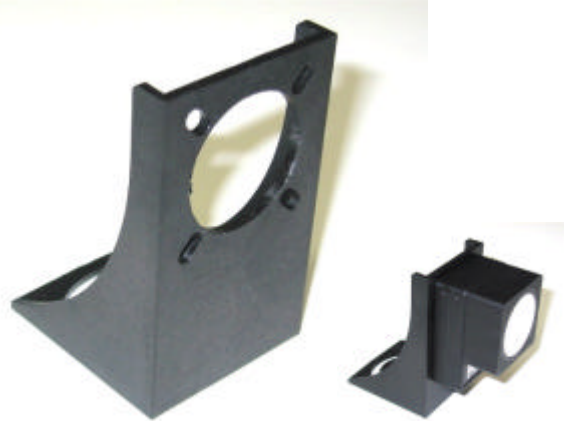

Accessories

PUR cable with straight screw type M8 connector

3-pin:	l=2m	Type KAB 2K3VGPUR
	l=5m	Type KAB 5K3VGPUR
4-pin:	l=2m	Type KAB 2K4VGPUR
	l=5m	Type KAB 5K4VGPUR

PUR cable with 90° screw type M8 connector

3-pin:	l=2m	Type KAB 2K3VWPUR
	l=5m	Type KAB 5K3VWPUR
4-pin:	l=2m	Type KAB 2K4VWPUR
	l=5m	Type KAB 5K4VWPUR

Optical key

For focussing the lens of laser barriers Series OPBL
Type OPS

Mounting bracket made of glassfibre reinforced Polyamide

For mounting of ultrasonic sensors UP and UPK series.
Type UPM

Metal mounting bracket

For mounting of optical sensors OPE series.
Type OPM06, incl. 2 screws