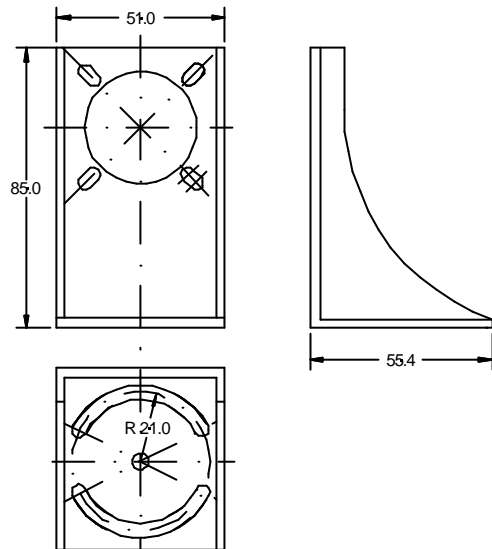

Mounting bracket made of glassfibre reinforced Polyamide

For mounting of ultrasonic sensors UP and UPK series.
Type UPM